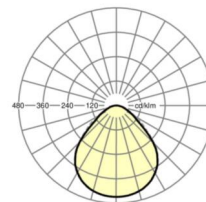

ELECTRICAL ENGINEERING

Controller	Electronic driver (1 pcs.)
System output	31W
Mains voltage	230V/50Hz
Circuit breakers (inrush current)	24 pieces/B10, 38 pieces/B16, 40 pieces/C10, 63 pieces/C16
Energy efficiency class/light source	C

LIGHTING TECHNOLOGY

Placement	LED, Colour rendering/Light colour CRI $\geq 80 / 4000\text{K}$
Colour tolerance (MacAdam)	3SDCM
Nominal luminous flux	5116lm
LED service life	50000h L80/B10 (Tq 25°C)
Luminaire luminous efficiency	165lm/W
UGR lat./long.	18.4 / 18.8

MECHANICS

Housing colour	traffic white RAL 9016
Dimensions (LxWxH/DxH)	665mm x 654mm x 90mm
Weight (net)	7.9kg
Cable entry KE (X/Y)	0mm/15mm
Type of installation	Ceiling-mounted single installation

Dimensions

L	665 mm	Length
B	654 mm	Width
H	90 mm	Height
A1	400 mm	Mounting distance single mounting
A4	400 mm	Mounting distance (width)
X	0 mm	Distance cable infeed to the center of the luminaire on the X-axis
Y	15 mm	Distance cable infeed to the center of the luminaire on the Y-axis

DEEP-LINK

<https://www.regiolum.de/en/article/62000014153>